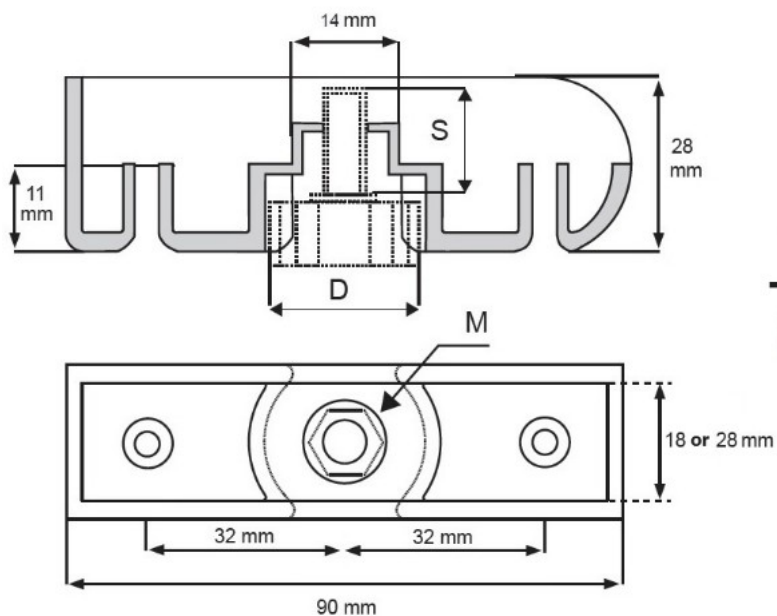

PRODUCT SHEET

Description:

Panel Shoe W/Adjust. Glide \varnothing 24mm, BLK, Stud M6x22mm, F/18mm Panel

Item number:

10.16.345-1

Units	Box	Carton	HS Code	Barcode
Pcs.	4	400	3926300090	
				5704866008907

Item - number	Panel thickness	D glide	M size	S stud
116345	18 mm	\varnothing 24 x 8 mm	M6	22 mm
116360	28 mm	\varnothing 31 x 8 mm	M8	22 mm